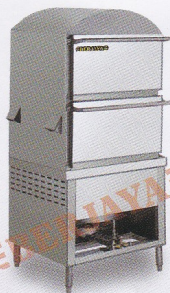

Stainless Steel Automatic Fish Steamer ~ Include Netting
• 2 Deck • 4 Deck